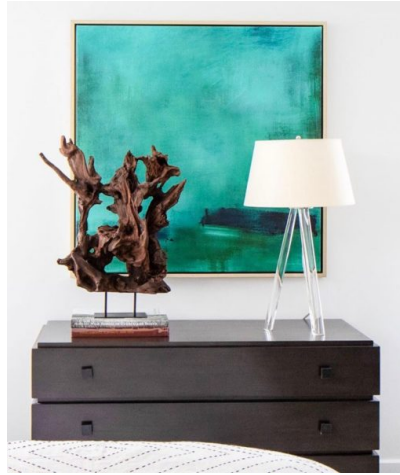

ARTERIORS KAZU WOOD SCULPTURE

This natural tree root sculpture on an iron base is a dramatic visual design focal point.

SKU: N/A | **Category:** [Gifts](#) | **Tag:** [Arteriors](#)

GALLERY IMAGES

PRODUCT DESCRIPTION

Estimated Delivery 2-3 weeks

dimensions: Due to its organic nature, size may vary.

finish: driftwood on natural iron base

Available in 3 sizes, including a floor sculpture.