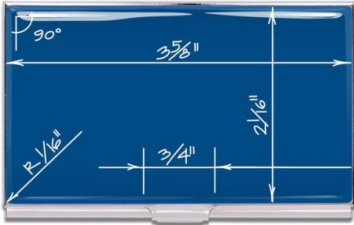

SKU: N/A | **Category:** [Gifts](#) | **Tag:** [Acme](#)

GALLERY IMAGES

PRODUCT DESCRIPTION

ACME Studio has elevated the standard for fine writing instruments by pushing the boundaries of production while maintaining the highest standard of quality and integrity. From the strong relationships ACME builds with their artists and designers to the company's inspiring facilities in Maui, ACME Studio has earned a place as a recognized leader in superior product design. Many of their pieces can be found in the permanent collections of museums around the world!