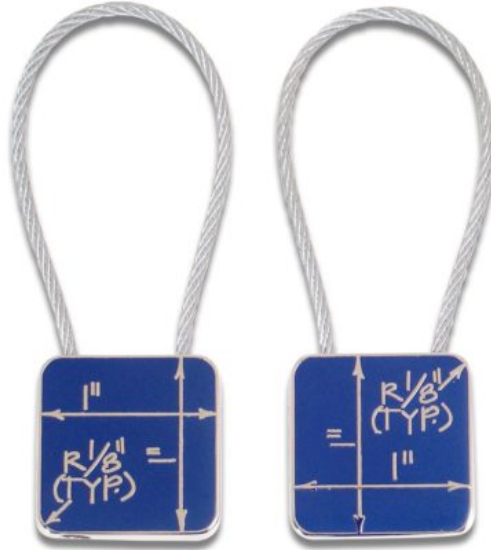

ACME

ACME Studio is the creative laboratory in the world of personal accessories for the creative class. And, for the everyman! They skillfully incorporate the works of famous architects, artists, designers, and musicians into tools that each of us will enjoy using in our everyday lives.

SKU: N/A | **Category:** [Gifts](#) | **Tag:** [Acme](#)